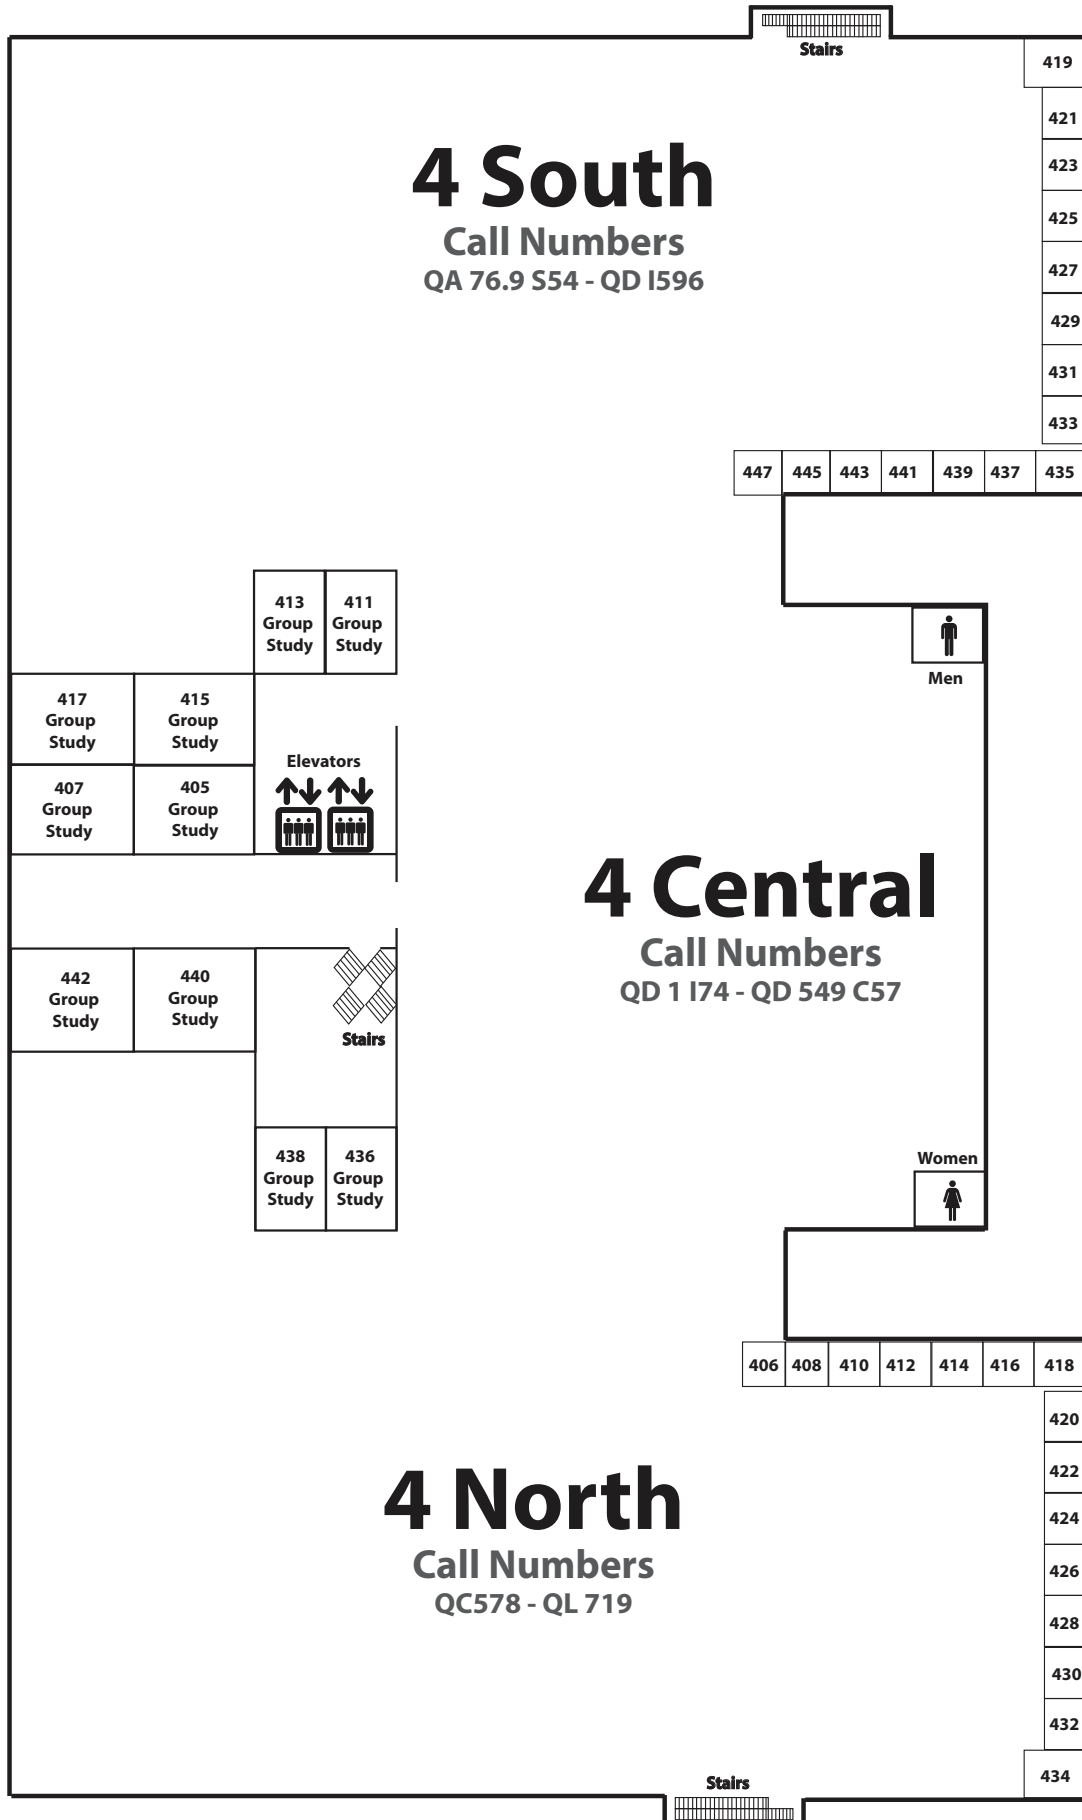

Science-Engineering Library 4th Floor

Find group, quiet, and long-term study rooms for all your needs:
library.arizona.edu/services/study-spaces