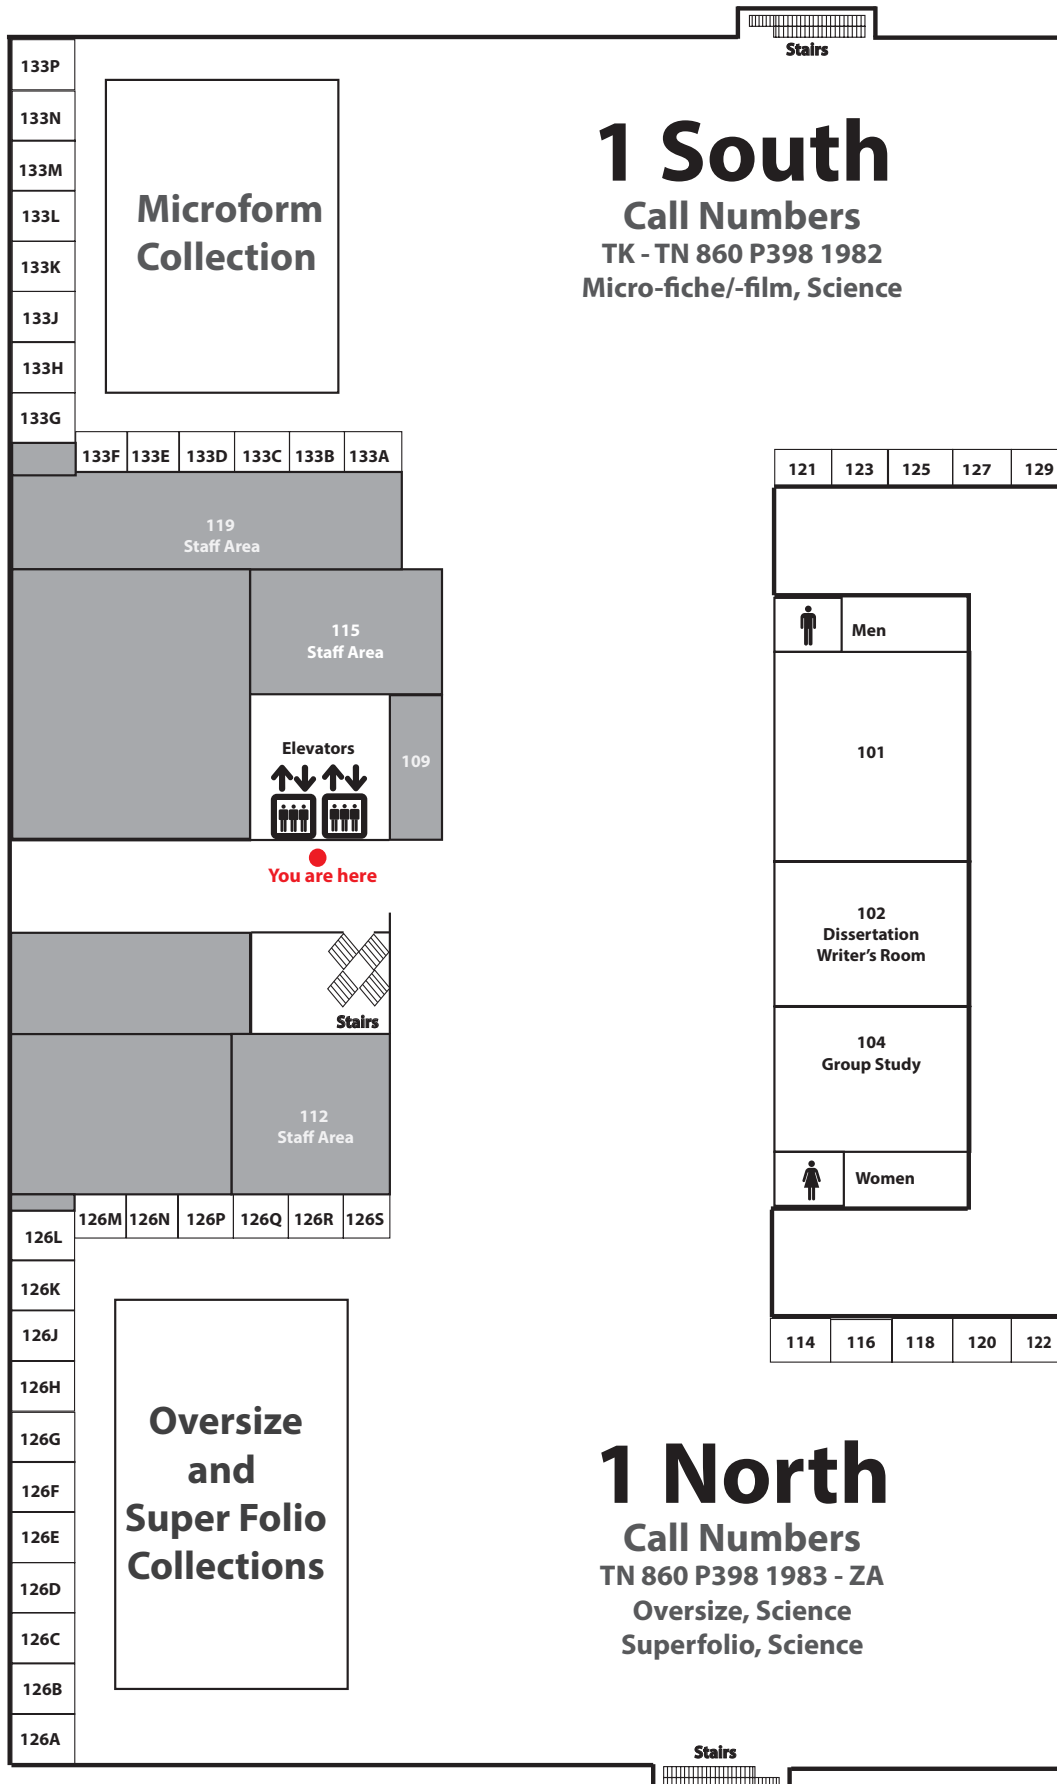

Science-Engineering Library

1st Floor

Find group, quiet, and long-term study rooms for all your needs:
library.arizona.edu/services/study-spaces