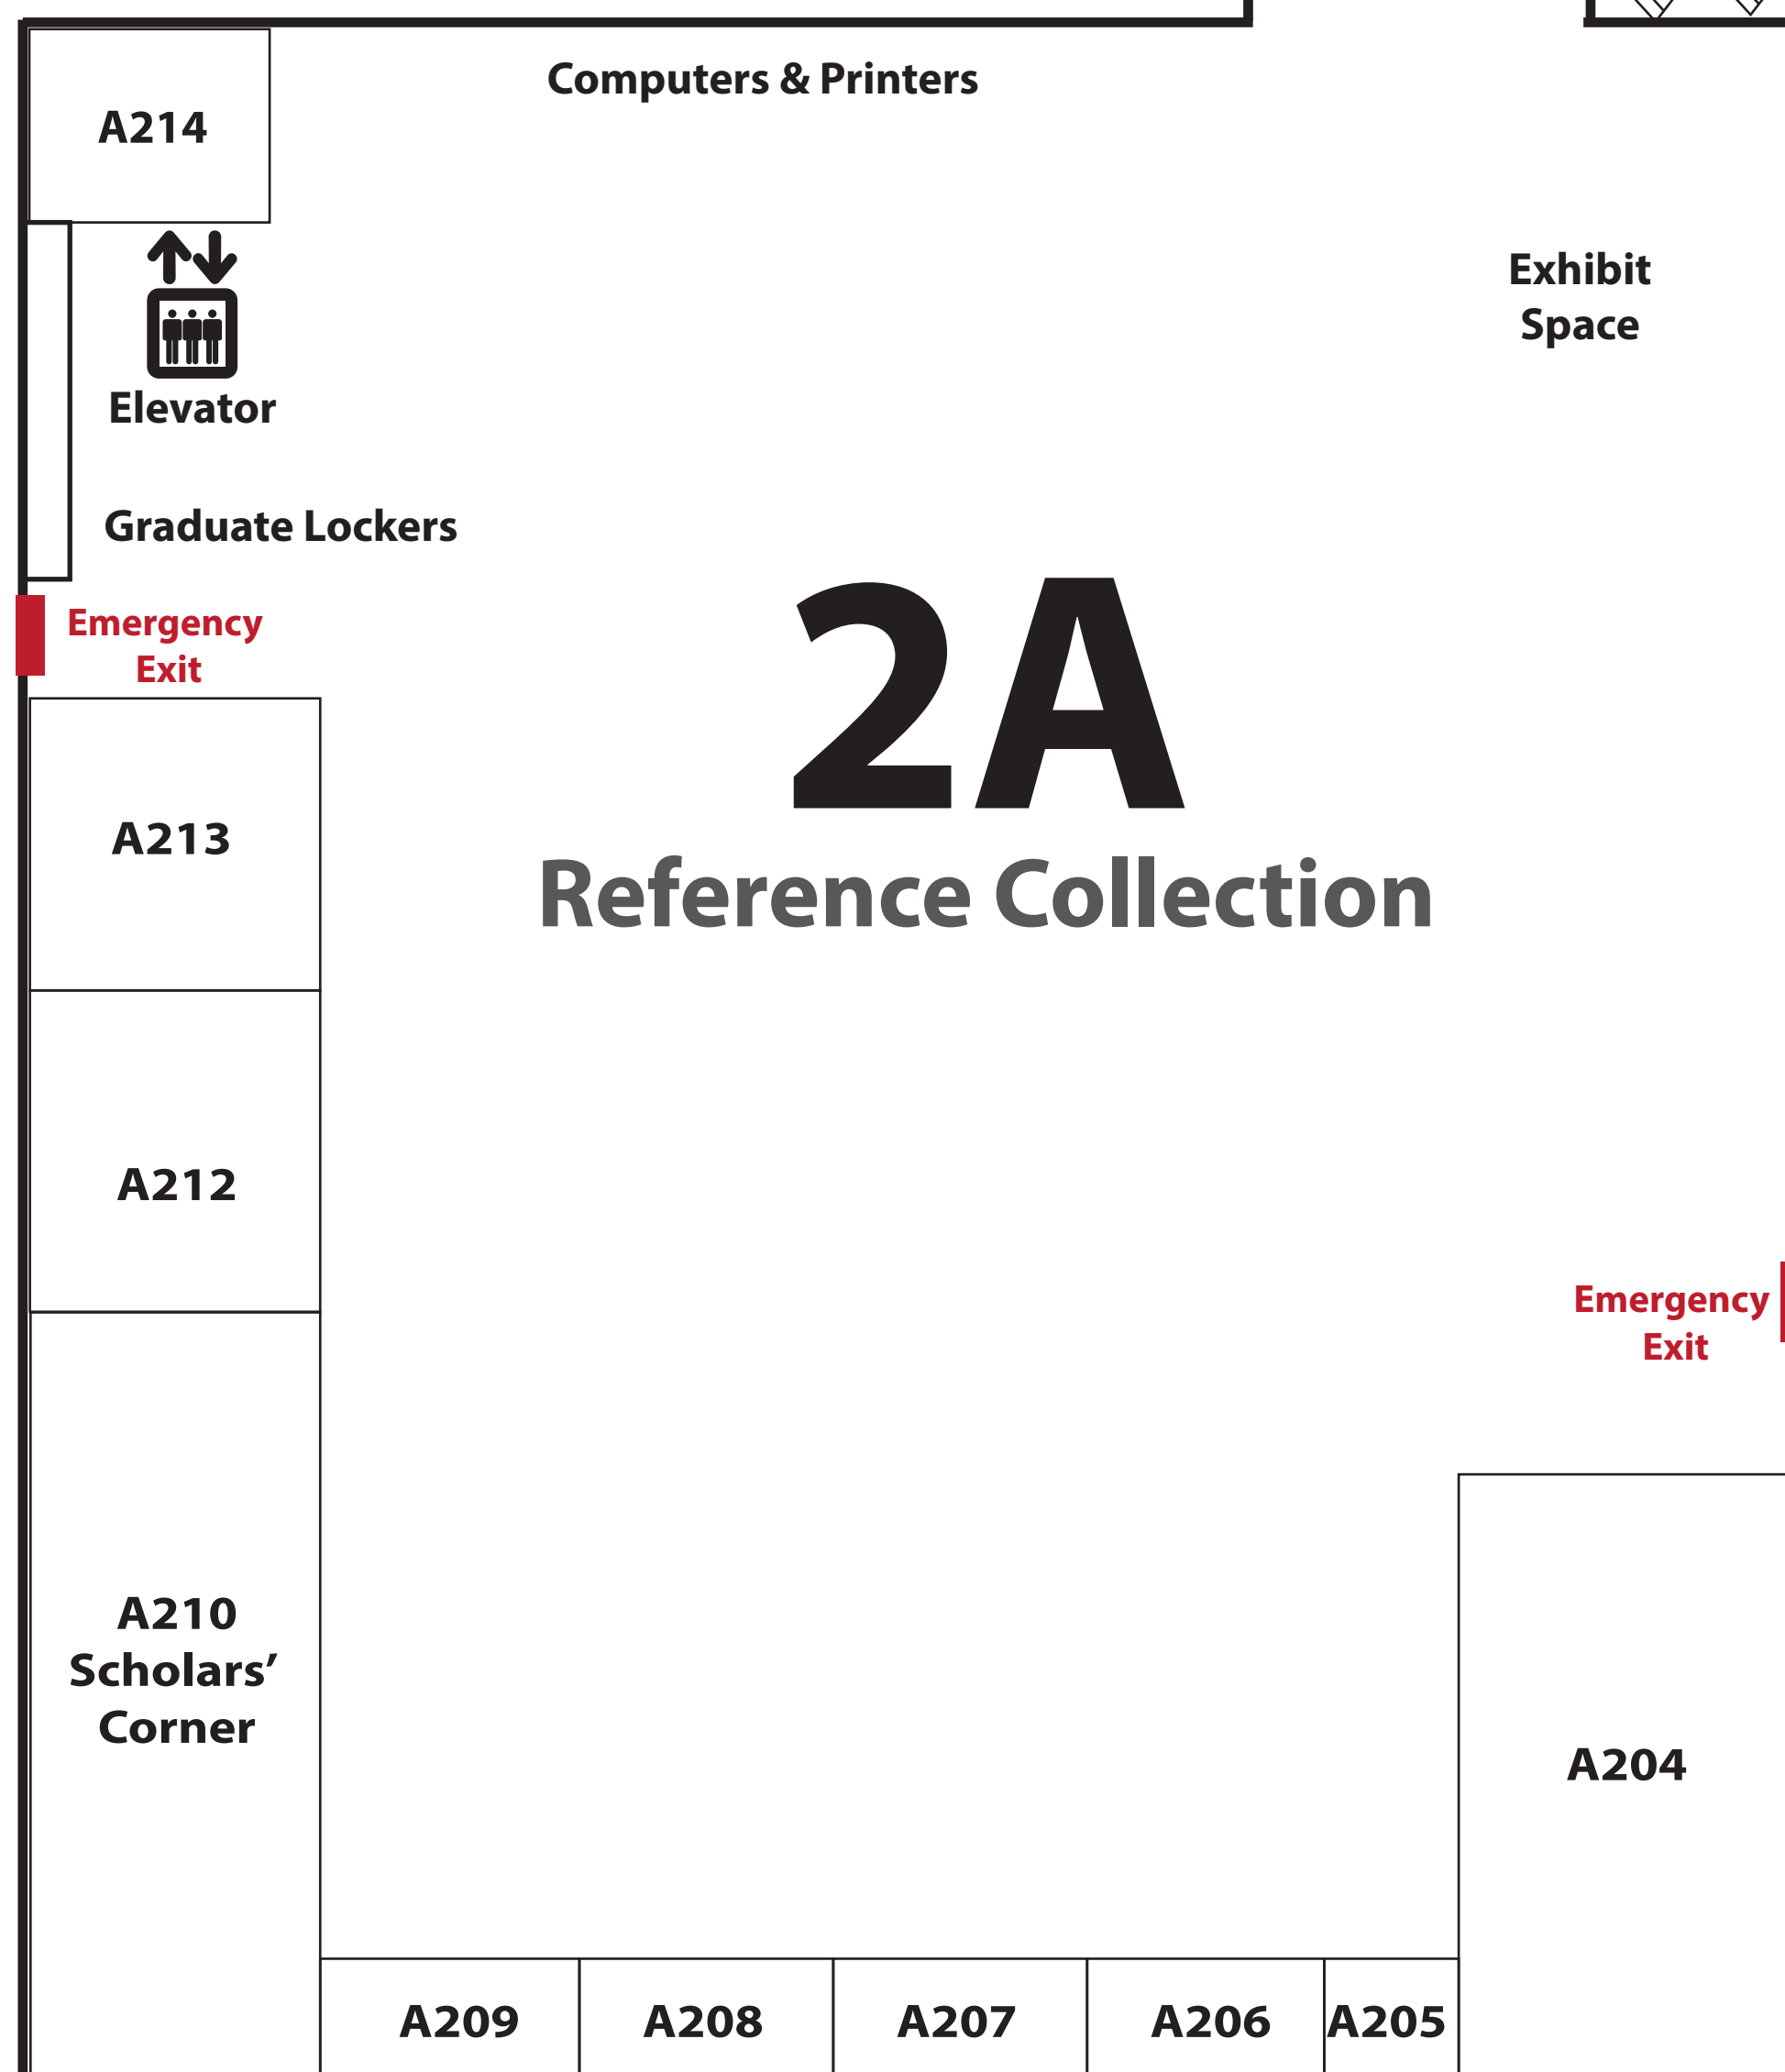

Main Library 2nd Floor

Find group, quiet, and long-term study rooms for all your needs:
library.arizona.edu/services/study-spaces