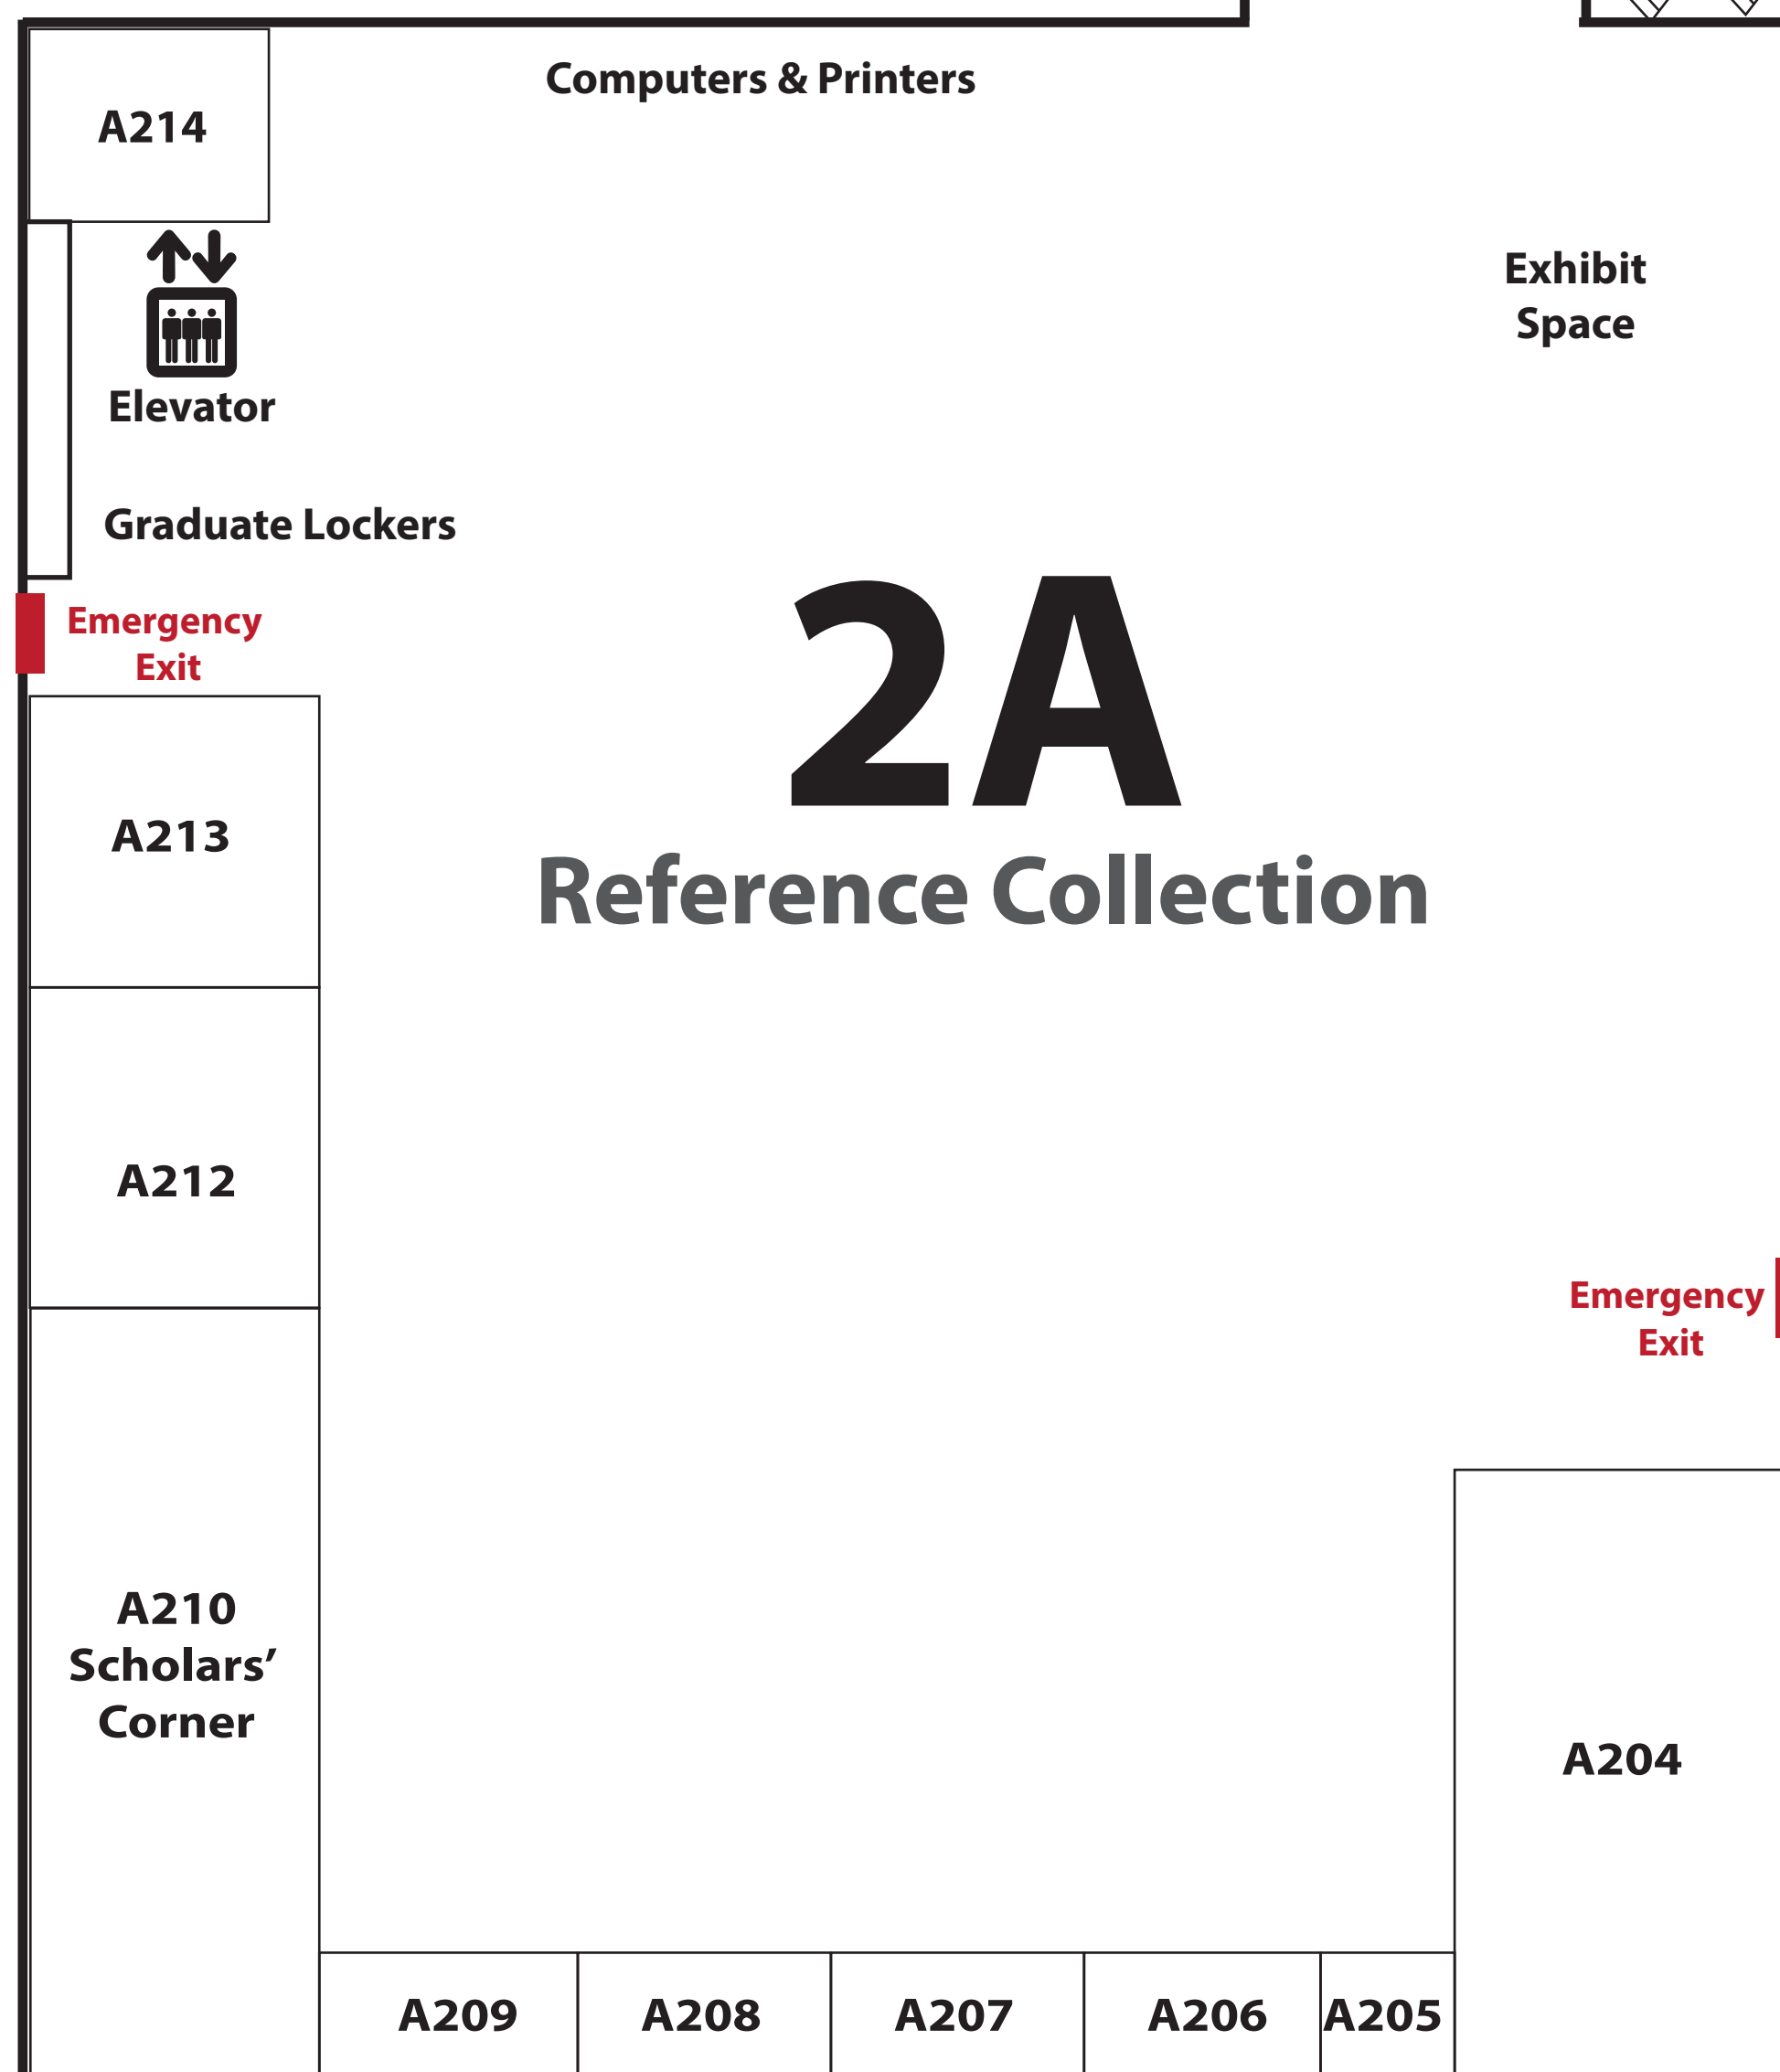

Main Library 2nd Floor

Find group, quiet, and long-term study rooms for all your needs:
library.arizona.edu/services/study-spaces